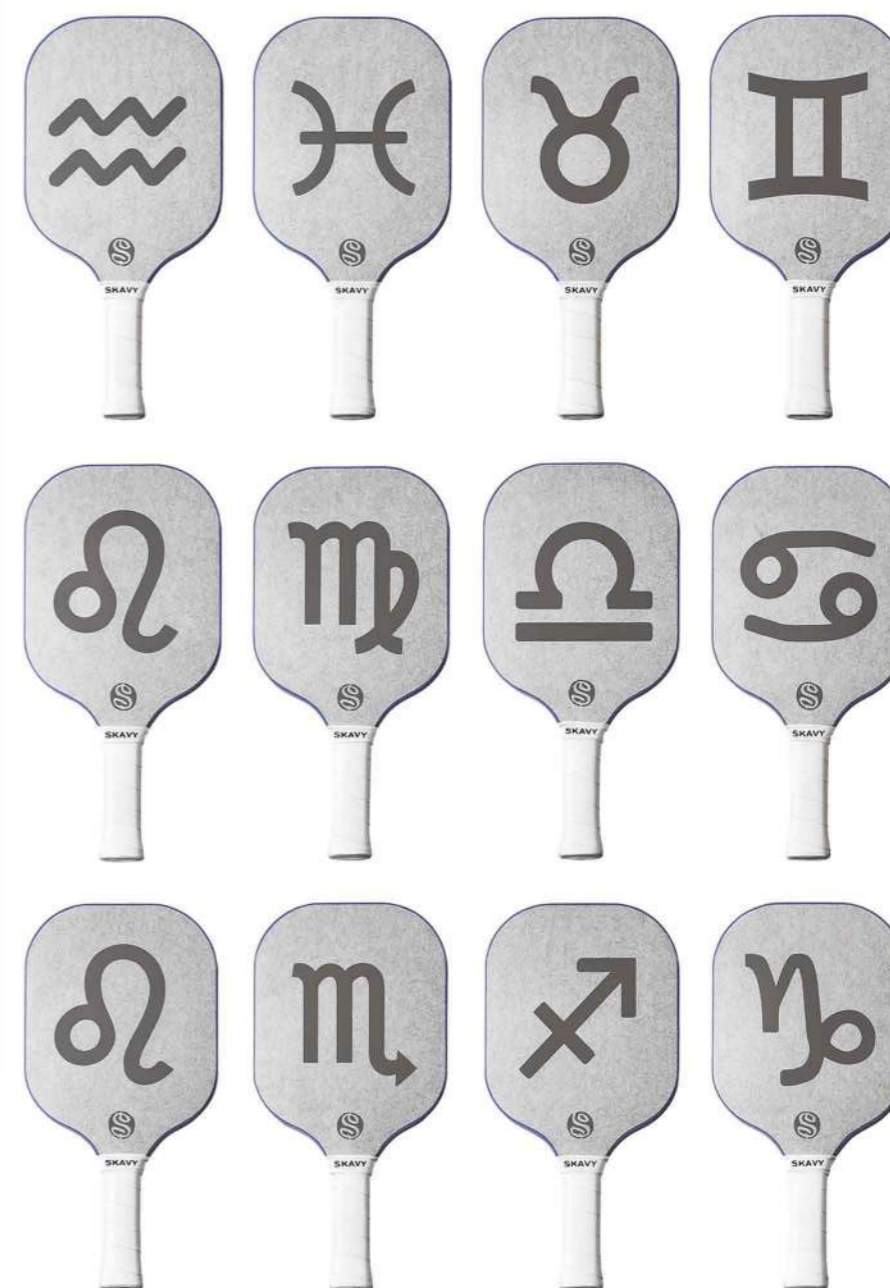

SKAYF WHISPER ZODIAC SERIES

Find your constellation, ignite your energy on the court.

The SKAYF Whisper Zodiac Series is built with advanced noise-reduction technology, designed for players who seek the perfect balance between comfort and performance. Crafted with high-tech thermoformed construction and a PP honeycomb + carbon fiber core, it effectively reduces impact noise while maintaining exceptional rebound power, stability, and control—ensuring every shot is both quiet and powerful.

The paddle surface supports premium custom printing, allowing you to showcase your own zodiac sign with exclusive artwork. Whether you're the passionate Aries, the steady Taurus, or the free-spirited Sagittarius, SKAYF Whisper becomes your unique source of constellation energy on the court.

This is more than just a paddle—it's your personal zodiac identity and your trusted partner in competition.