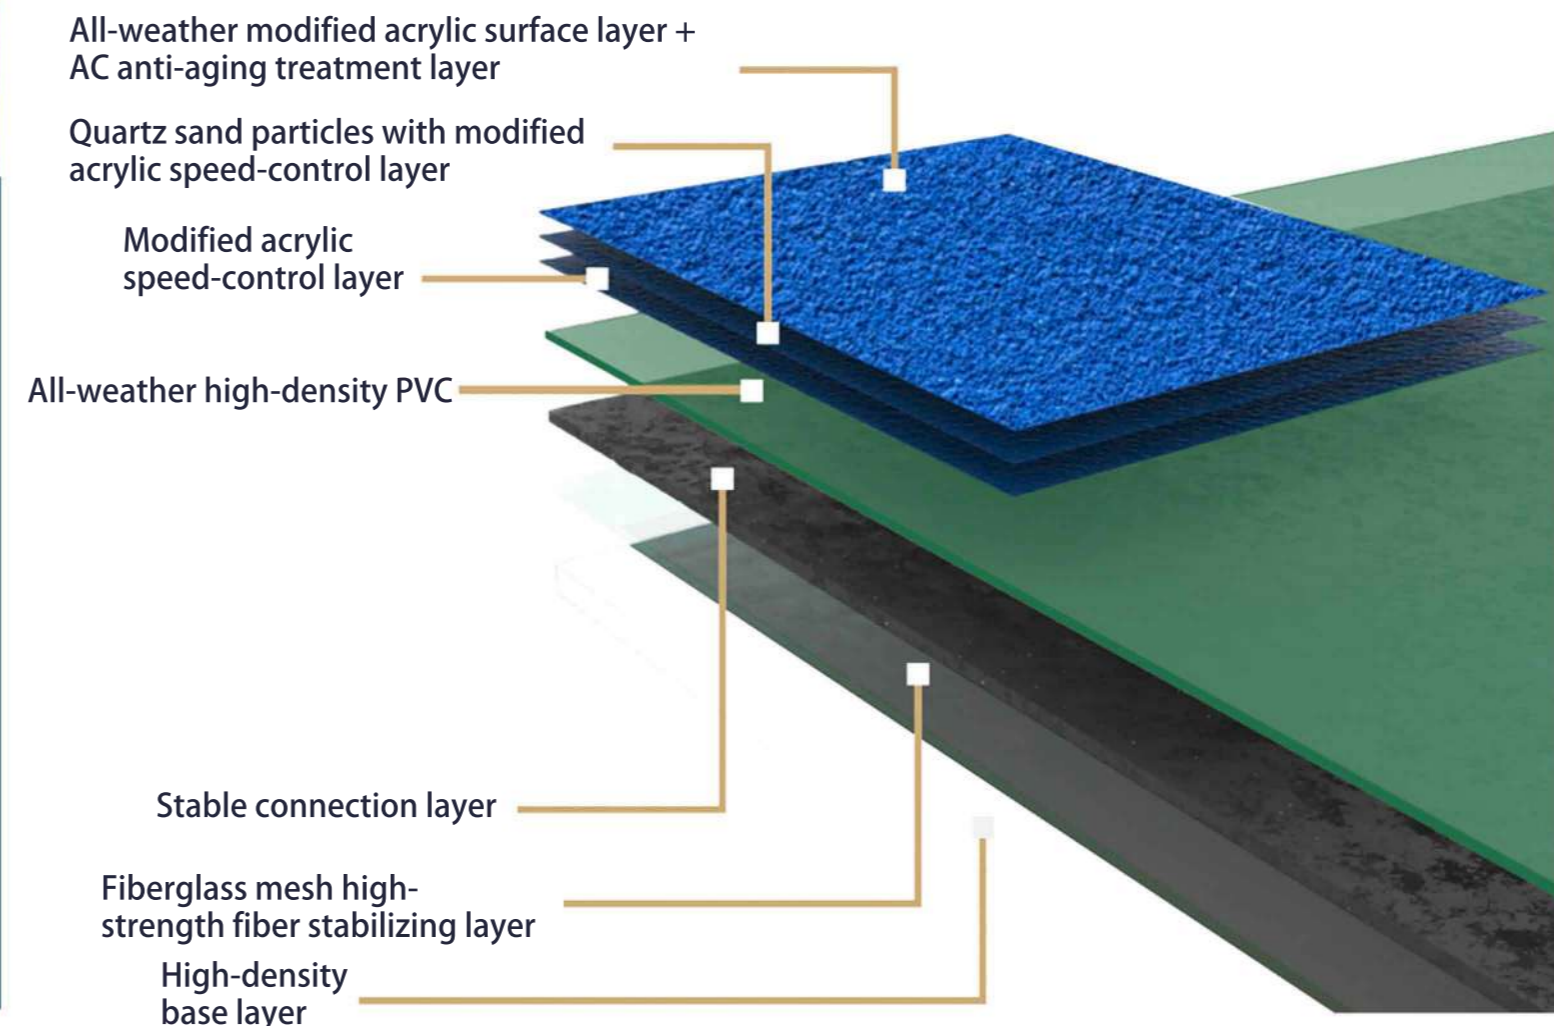

Product thickness:	3 mm
Surface :	Modified acrylic
Product type:	Prefabricated
Dimensions:	18 m × 1.8 m × 3.0 mm
Weight per m²:	Approx. 5.5 kg/m²
Weight per roll (162 m²):	Approx. 900 kg (with packaging)