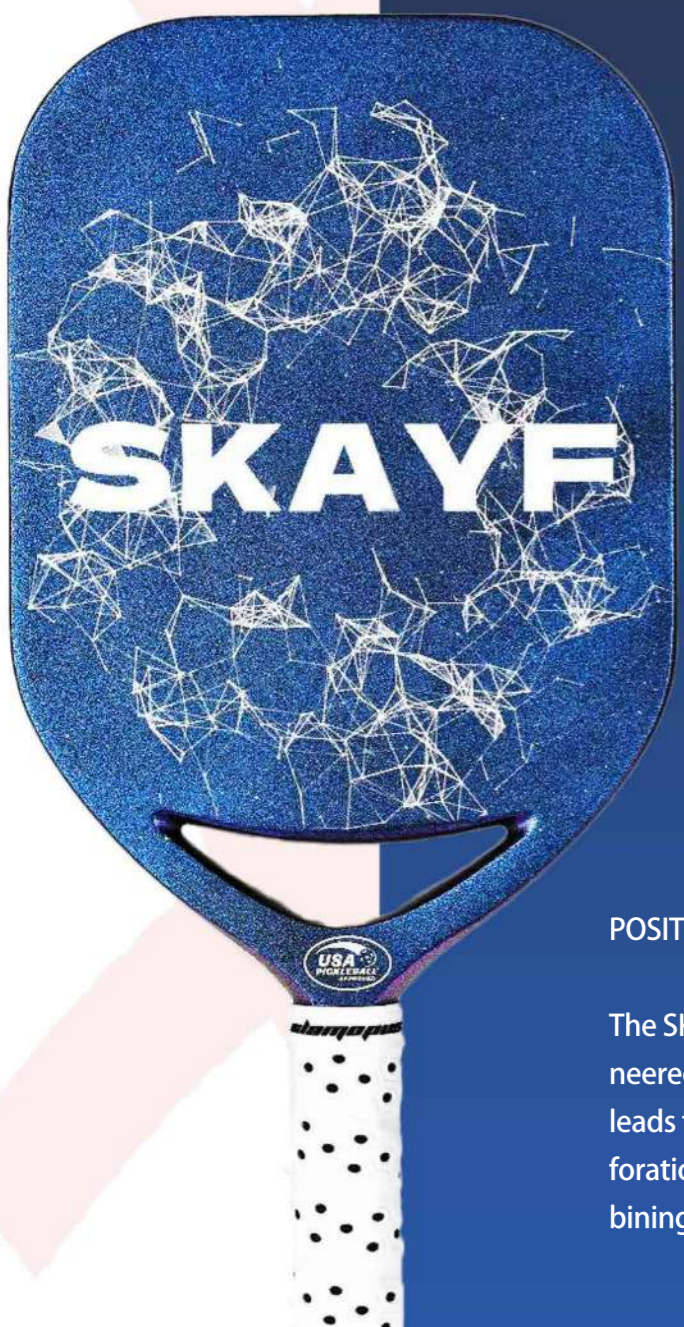

SKAYF TANDEM

ALL-AROUND HOLLOW T700 MODEL
SPECIALLY DESIGNED FOR DOUBLES PLAY