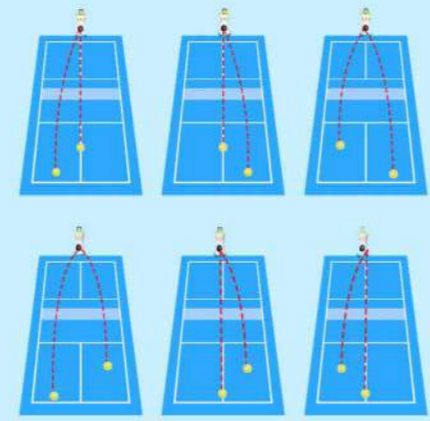

## Indoor & Outdoor Balls

26-hole indoor ball/ 40-hole outdoor ball

Specifications (Common):

- Weight: 26 ± 0.5 g
- Material: TPE
- Diameter: 74mm

## LED Pickleball

- Material: TPE + LED light beads
- Process: Injection molding
- Size: 74mm / 40 holes / 26g
- Light color: Single-color light
- Optional light colors: Red, Orange, Yellow, Green, Blue
- Lighting duration: 6 – 8 hours (disposable battery, replaceable)

Fixed-Point Training Program

Wide / Middle / Narrow Two-Line Training

Random Training Program

6-Group Cross-Court Shots

Vertical Two-Point  
Deep & Short Shots