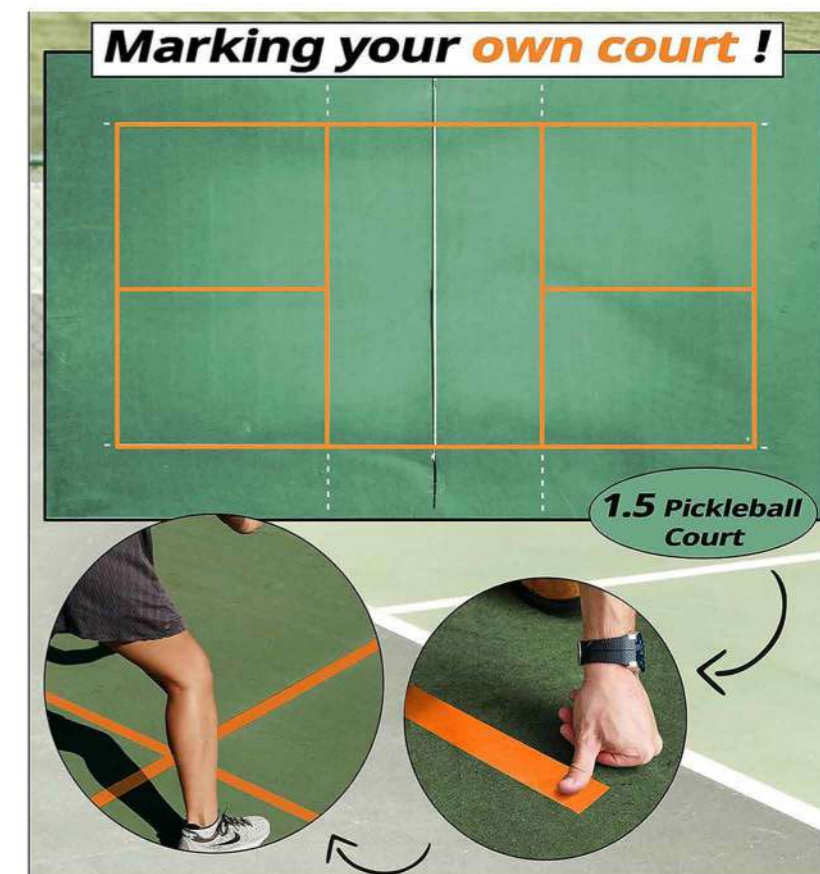

PORTABLE PICKLEBALL COURT SET

Everything you need to set up a pickleball game anytime, anywhere

Product Information

Product Includes:

- 1 × 6.7 m Pickleball Net
- 4 × Pickleball Paddles
- 6 × Pickleballs
- 1 × Court Marker Set
- 1 × Paddle & Ball Carry Bag

All-in-One Kit

Includes net (6.7 m), 4 paddles, 6 pickleballs, court markers, and 2 carry bags.

Easy Setup

Quick assembly for instant play, indoors or outdoors.

Portable & Compact

Comes with dedicated carry bags for paddles, balls, and net.

Fun for Everyone

Perfect for family gatherings, community events, and casual matches.

Durable Materials

Designed for reliable performance and long-lasting use.

PICKLEBALL COURT MARKING TAPE OUTDOOR COURT LINES

Turn any surface into your own pickleball court, anytime, anywhere.

Compatible: Flat and clean surfaces

1. Suitable for rubber, asphalt, and hardwood floors
  Easy to apply and remove, ideal for both temporary and semi-permanent courts.
2. Durable fiber cloth + adhesive construction ensures strong stickiness and clear marking.
3. Perfect for outdoor pickleball play, training, or setting up casual games.

Product Information

Material: Fiber cloth + adhesive

Packaging: OPP bag

Gross Weight: 280 g / roll; 560 g / 2 rolls

Package Size:

- 14 × 14 × 5 cm (1 roll);
- 14 × 14 × 10 cm (2 rolls)