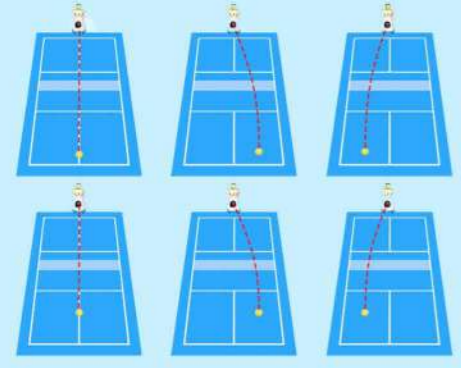

LED Pickleball

- Material: TPE + LED light beads
- Process: Injection molding
- Size: 74mm / 40 holes / 26g
- Light color: Single-color light
- Optional light colors: Red, Orange, Yellow, Green, Blue
- Lighting duration: 6 – 8 hours (disposable battery, replaceable)

Fixed-Point Training Program