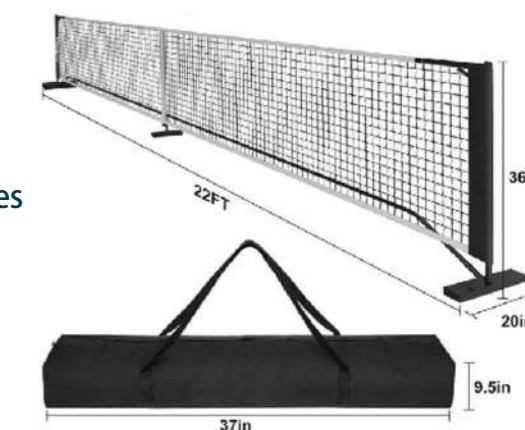

SKAYF PICKLEBALL NET AND FRAME

COMPETITION NET FRAME

Steel Structure Mobile Pickleball Posts (Forest Green)

Dimensions: 6830 mm (L) × 800 mm (W) × 914 mm (H)
Includes built-in counterweight blocks
Comes with pickleball net

In-ground Pickleball Center Post

Color: White / Forest Green

Material: Aluminum Alloy (Steel Base)

Product Size: 914 × 80 mm

Wall Thickness : 3 mm

Product Weight: 26 kg

Surface-mounted Center Post

Color: White / Forest Green

Material: Aluminum Alloy (Steel Base)

Product Size: 914 × 80 mm

Wall Thickness : 3 mm

Product Weight: 26 kg

Portable Pickleball Net and Frame

Product Dimensions: L 6.7 m × H 0.92 m × W 0.86 m

Frame Tubes: 22 × 0.7 mm, 20 × 20 × 1.0 mm steel pipes

Net: 3-strand × 1.75" knotless black polyester net

Edge Binding: 420D Oxford fabric

Carrying Bag: 600D Oxford fabric